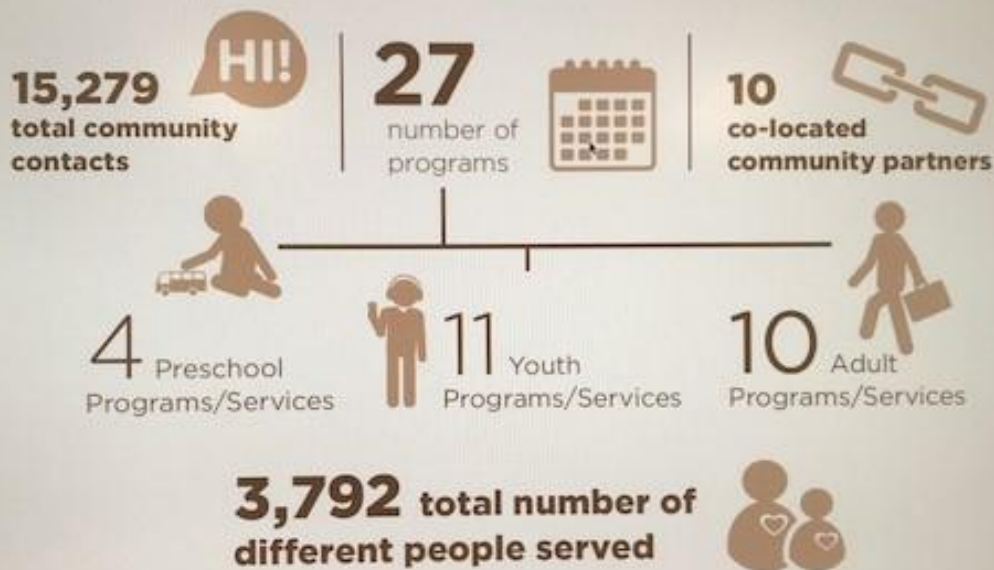

You can read more about our legendary year in our annual report.

[Langs Annual Report](#)

2019/2020 Program Highlights

HIGHLIGHTS BY THE NUMBERS

NORTH DUMFRIES HIGHLIGHTS BY THE NUMBERS

United Way Waterloo Region Communities

Langs staff and board members are looking forward to another great United Way WRC 2020 workplace campaign and have been marching with umbrellas to show our support.

CEO & Board Members

Click to be taken to the UW WRC website