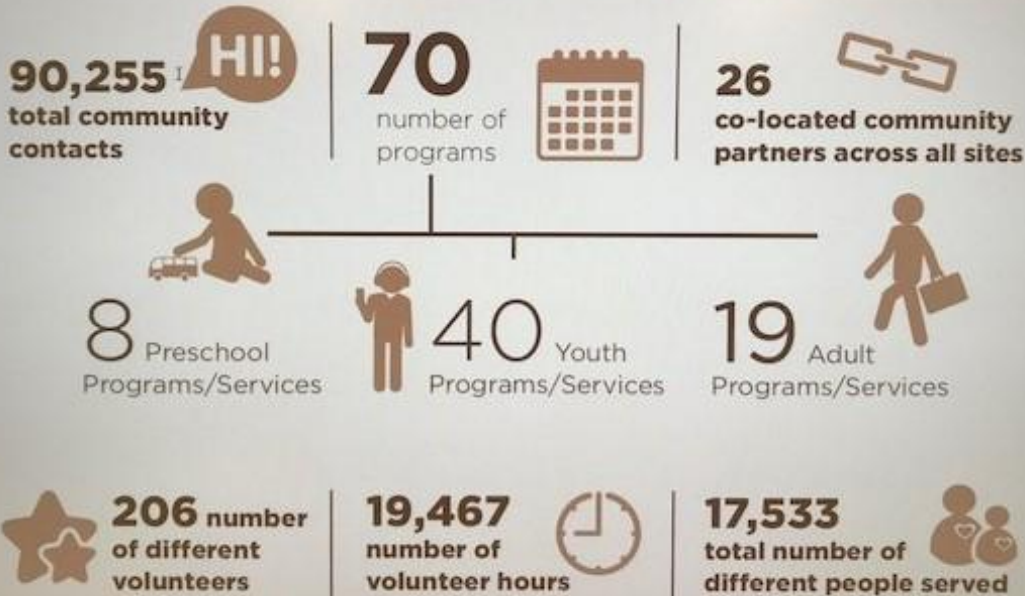

e-Leaflet: Annual Report

September 30, 2020

A LEGENDARY YEAR

2020 has been quite a year - historical, unbelievable and often surreal. At Langs we have decided to think of it as legendary. Why? Extraordinary times require an extraordinary response and Langs' staff delivered.

You can read more about our legendary year in our annual report.

[Langs Annual Report](#)

2019/2020 Program Highlights

HIGHLIGHTS BY THE NUMBERS

NORTH DUMFRIES HIGHLIGHTS BY THE NUMBERS

United Way Waterloo Region Communities

Langs staff and board members are looking forward to another great United Way WRC 2020 workplace campaign and have been marching with umbrellas to show our support.

CEO & Board Members

Click to be taken to the UW WRC website